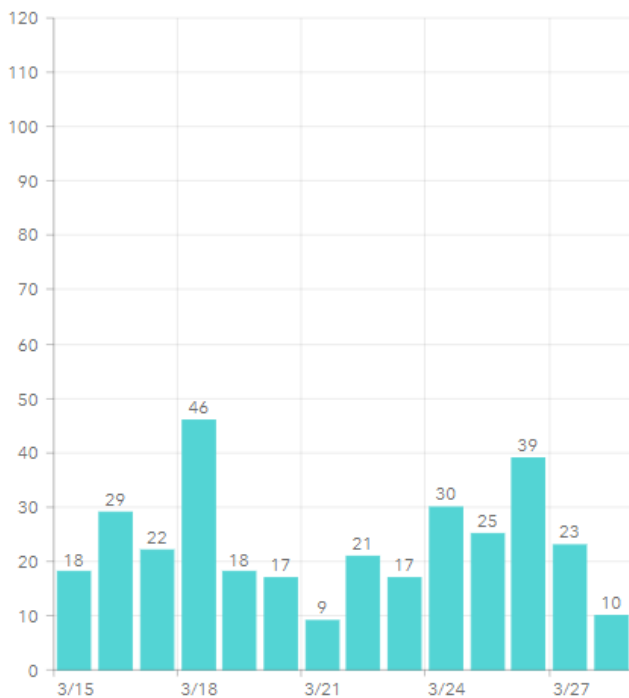

MARTIN TOGETHER

Updated 05/29/2021

Made with Infogram

COVID-19 in Martin County

COVID-19 case data is updated daily

Cumulative Case Data
11,308
Positive

Cumulative Case Data
67,063
Negative

Previous Day Percent Positive
04.61%
Martin County

Previous Day Percent Positive
7.58%
State of Florida

Martin County: New Cases by Day

Martin County: Age Distribution of Cases