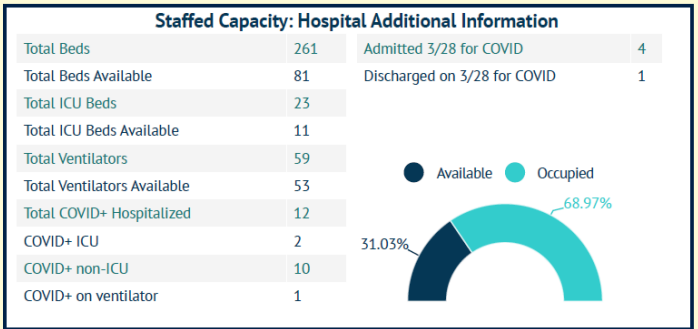

MARTIN TOGETHER

Updated 05/29/2021

Made with Infogram

COVID-19 in Martin County

COVID-19 case data is updated daily

Cumulative Case Data
11,308
Positive

Cumulative Case Data
67,063
Negative

Previous Day Percent Positive
04.61%
Martin County