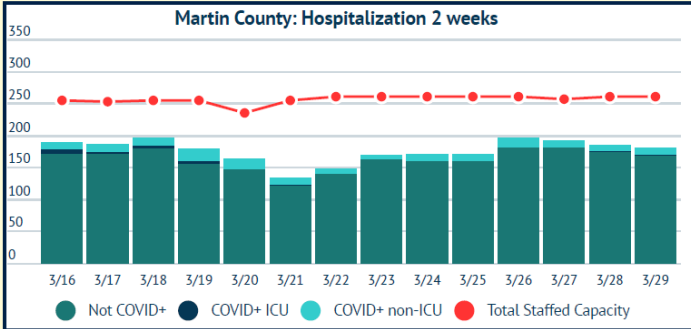

MARTIN TOGETHER

Updated 05/29/2021

Made with Infogram

COVID-19 in Martin County

COVID-19 case data is updated daily

Cumulative Case Data
11,308
Positive

Cumulative Case Data
67,063
Negative

Previous Day Percent Positive
04.61%
Martin County

Previous Day Percent Positive
7.58%
State of Florida

Martin County: New Cases by Day

Martin County: Age Distribution of Cases