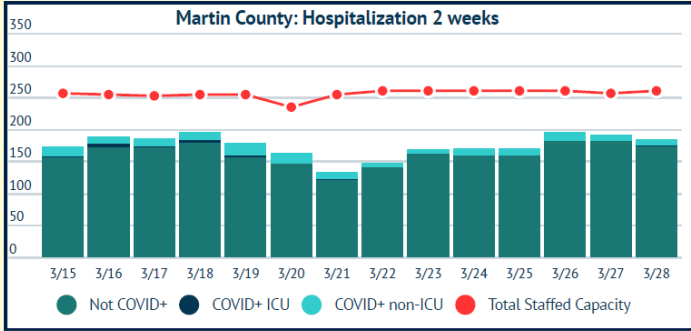

MARTIN TOGETHER

Updated 03/28/2021

Made with **Infogram**

COVID-19 in Martin County

COVID-19 case data is updated daily

Cumulative Case Data
11,299
Positive

Cumulative Case Data
66,996
Negative

Previous Day Percent Positive
05.37%
Martin County

Previous Day Percent Positive
6.80%
State of Florida

Martin County: New Cases by Day

Martin County: Age Distribution of Cases