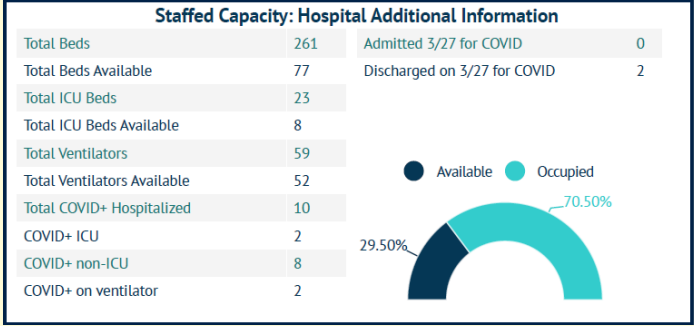

MARTIN TOGETHER

Updated 03/28/2021

Made with **Infogram**

COVID-19 in Martin County

COVID-19 case data is updated daily

Cumulative Case Data
11,299
Positive

Cumulative Case Data
66,996
Negative

Previous Day Percent Positive
05.37%
Martin County