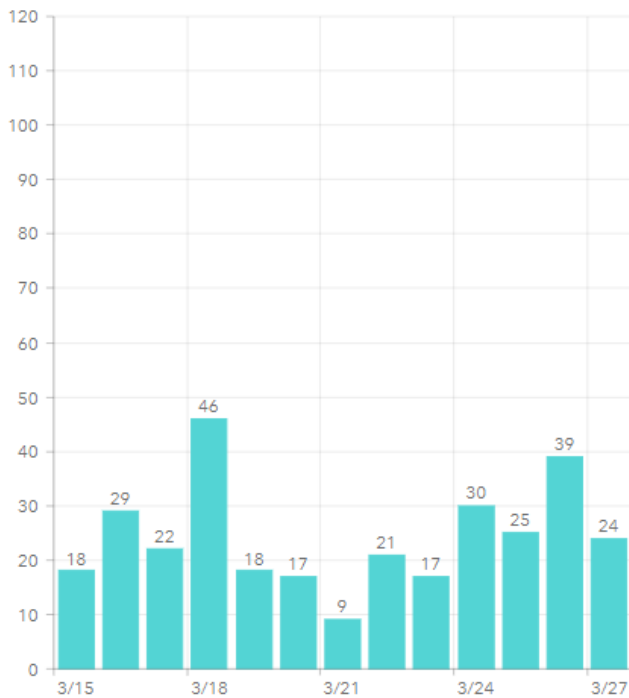

MARTIN TOGETHER

Updated 03/28/2021

Made with **Infogram**

COVID-19 in Martin County

COVID-19 case data is updated daily

Cumulative Case Data
11,299
Positive

Cumulative Case Data
66,996
Negative

Previous Day Percent Positive
05.37%
Martin County

Previous Day Percent Positive
6.80%
State of Florida

Martin County: New Cases by Day

Martin County: Age Distribution of Cases