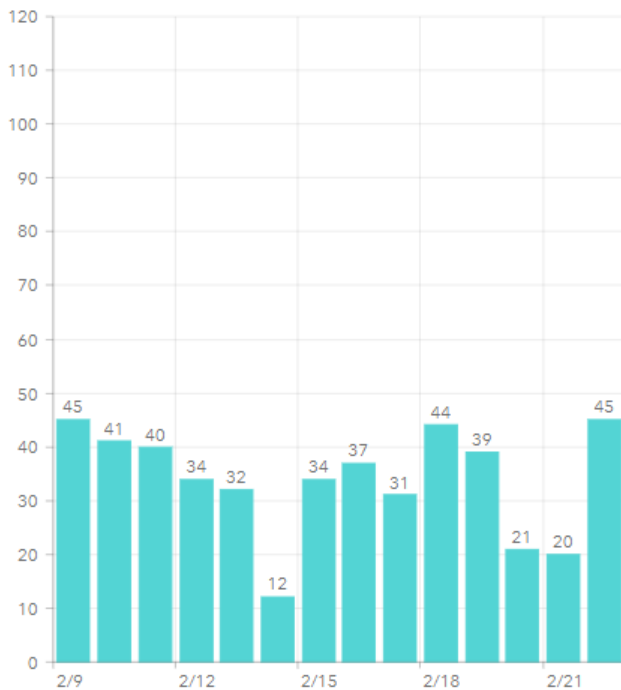

MARTIN TOGETHER

Updated 02/23/2021

Made with Infogram

COVID-19 in Martin County

COVID-19 case data is updated daily

Cumulative Case Data
10,385
Positive

Cumulative Case Data
61,505
Negative

Previous Day Percent Positive
09.62%
Martin County

Previous Day Percent Positive
6.50%
State of Florida

Martin County: New Cases by Day

Martin County: Age Distribution of Cases