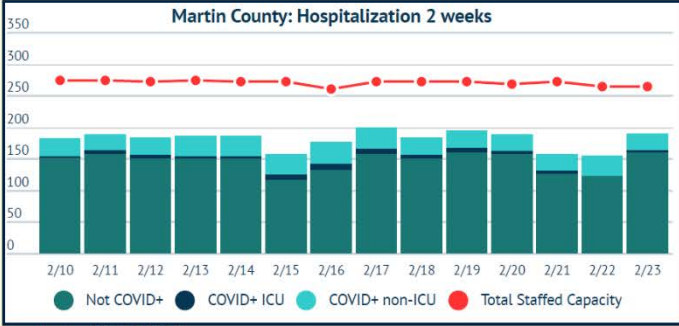

MARTIN TOGETHER

Updated 02/23/2021

Made with Infogram

COVID-19 in Martin County

COVID-19 case data is updated daily

Cumulative Case Data
10,385
Positive

Cumulative Case Data
61,505
Negative

Previous Day Percent Positive
09.62%
Martin County

Previous Day Percent Positive
6.50%
State of Florida

Martin County: New Cases by Day

Martin County: Age Distribution of Cases