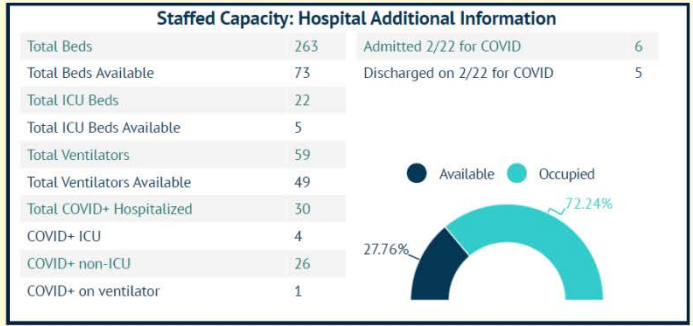

MARTIN TOGETHER

Updated 02/23/2021

Made with Infogram

COVID-19 in Martin County

COVID-19 case data is updated daily

Cumulative Case Data
10,385
Positive

Cumulative Case Data
61,505
Negative

Previous Day Percent Positive
09.62%
Martin County