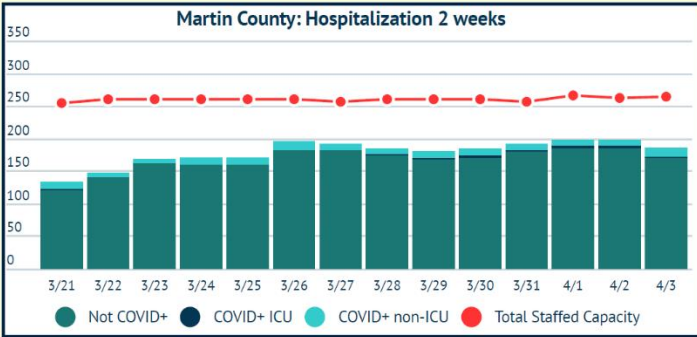

MARTIN TOGETHER