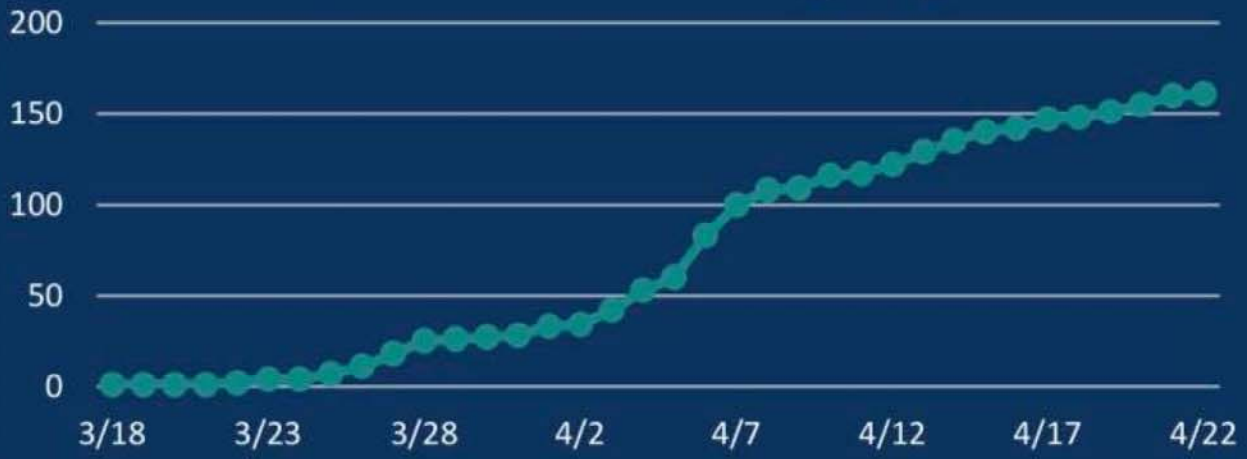

Cumulative Cases by Day

Stay Connected: www.martin.fl.us/Coronavirus