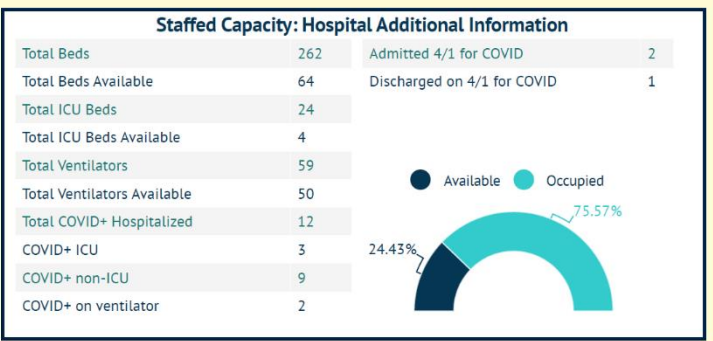

MARTIN TOGETHER

Updated 04/02/2021

Made with infogram

COVID-19 in Martin County

COVID-19 case data is updated daily

Cumulative Case Data

11,443
Positive

Cumulative Case Data