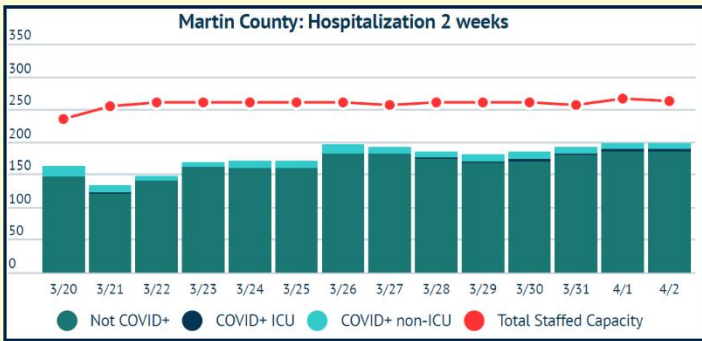

MARTIN TOGETHER

Updated 04/02/2021

Made with infogram

COVID-19 in Martin County

COVID-19 case data is updated daily

Cumulative Case Data

11,443
Positive

Cumulative Case Data

67,712
Negative

Previous Day Percent Positive

05.23%
Martin County

Previous Day Percent Positive

6.10%
State of Florida

Martin County: New Cases by Day

Martin County: Age Distribution of Cases