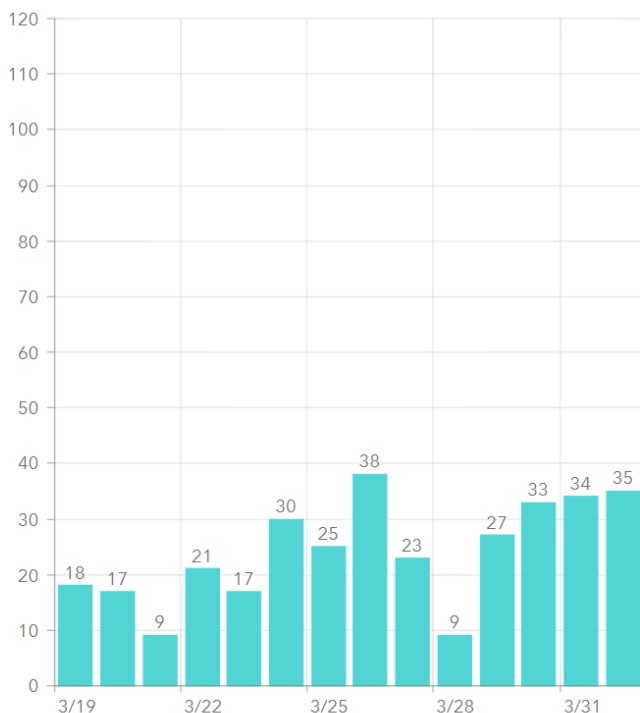

MARTIN TOGETHER

Updated 04/02/2021

Made with infogram

COVID-19 in Martin County

COVID-19 case data is updated daily

Cumulative Case Data

11,443
Positive

Cumulative Case Data

67,712
Negative

Previous Day Percent Positive

05.23%
Martin County

Previous Day Percent Positive

6.10%
State of Florida

Martin County: New Cases by Day

Martin County: Age Distribution of Cases