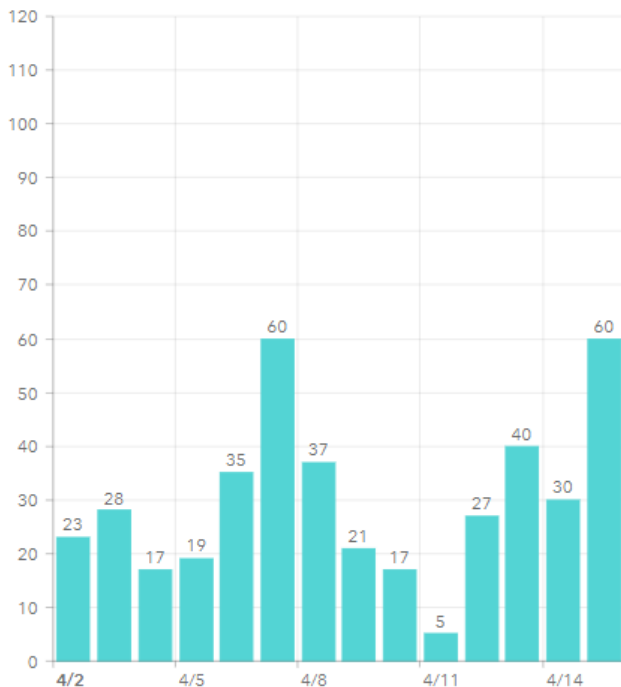

## COVID-19 in Martin County

COVID-19 case data is updated daily

Cumulative Case Data

**11,874**  
Positive

Cumulative Case Data

**69,519**  
Negative

Previous Day Percent Positive

**10.79%**  
Martin County

### Martin County: New Cases by Day

### Martin County: Age Distribution of Cases