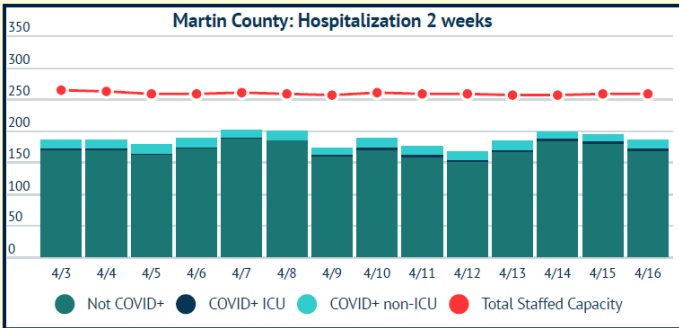

MARTIN TOGETHER

Updated 04/16/2021