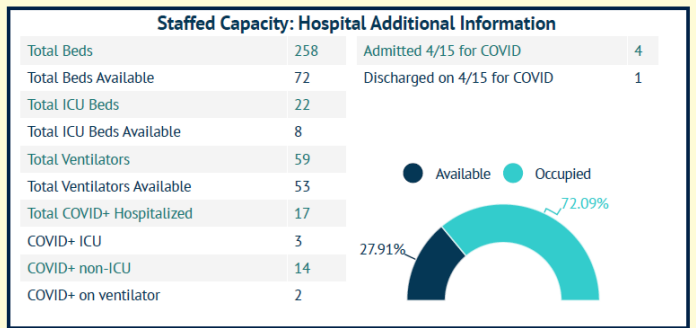

MARTIN TOGETHER

Updated 04/16/2021

Made with infogram

COVID-19 in Martin County

COVID-19 case data is updated daily

Cumulative Case Data

11,874
Positive

Cumulative Case Data

69,519
Negative

Previous Day Percent Positive

10.79%
Martin County

Previous Day Percent Positive

6.83%
State of Florida

Martin County: New Cases by Day

Martin County: Age Distribution of Cases