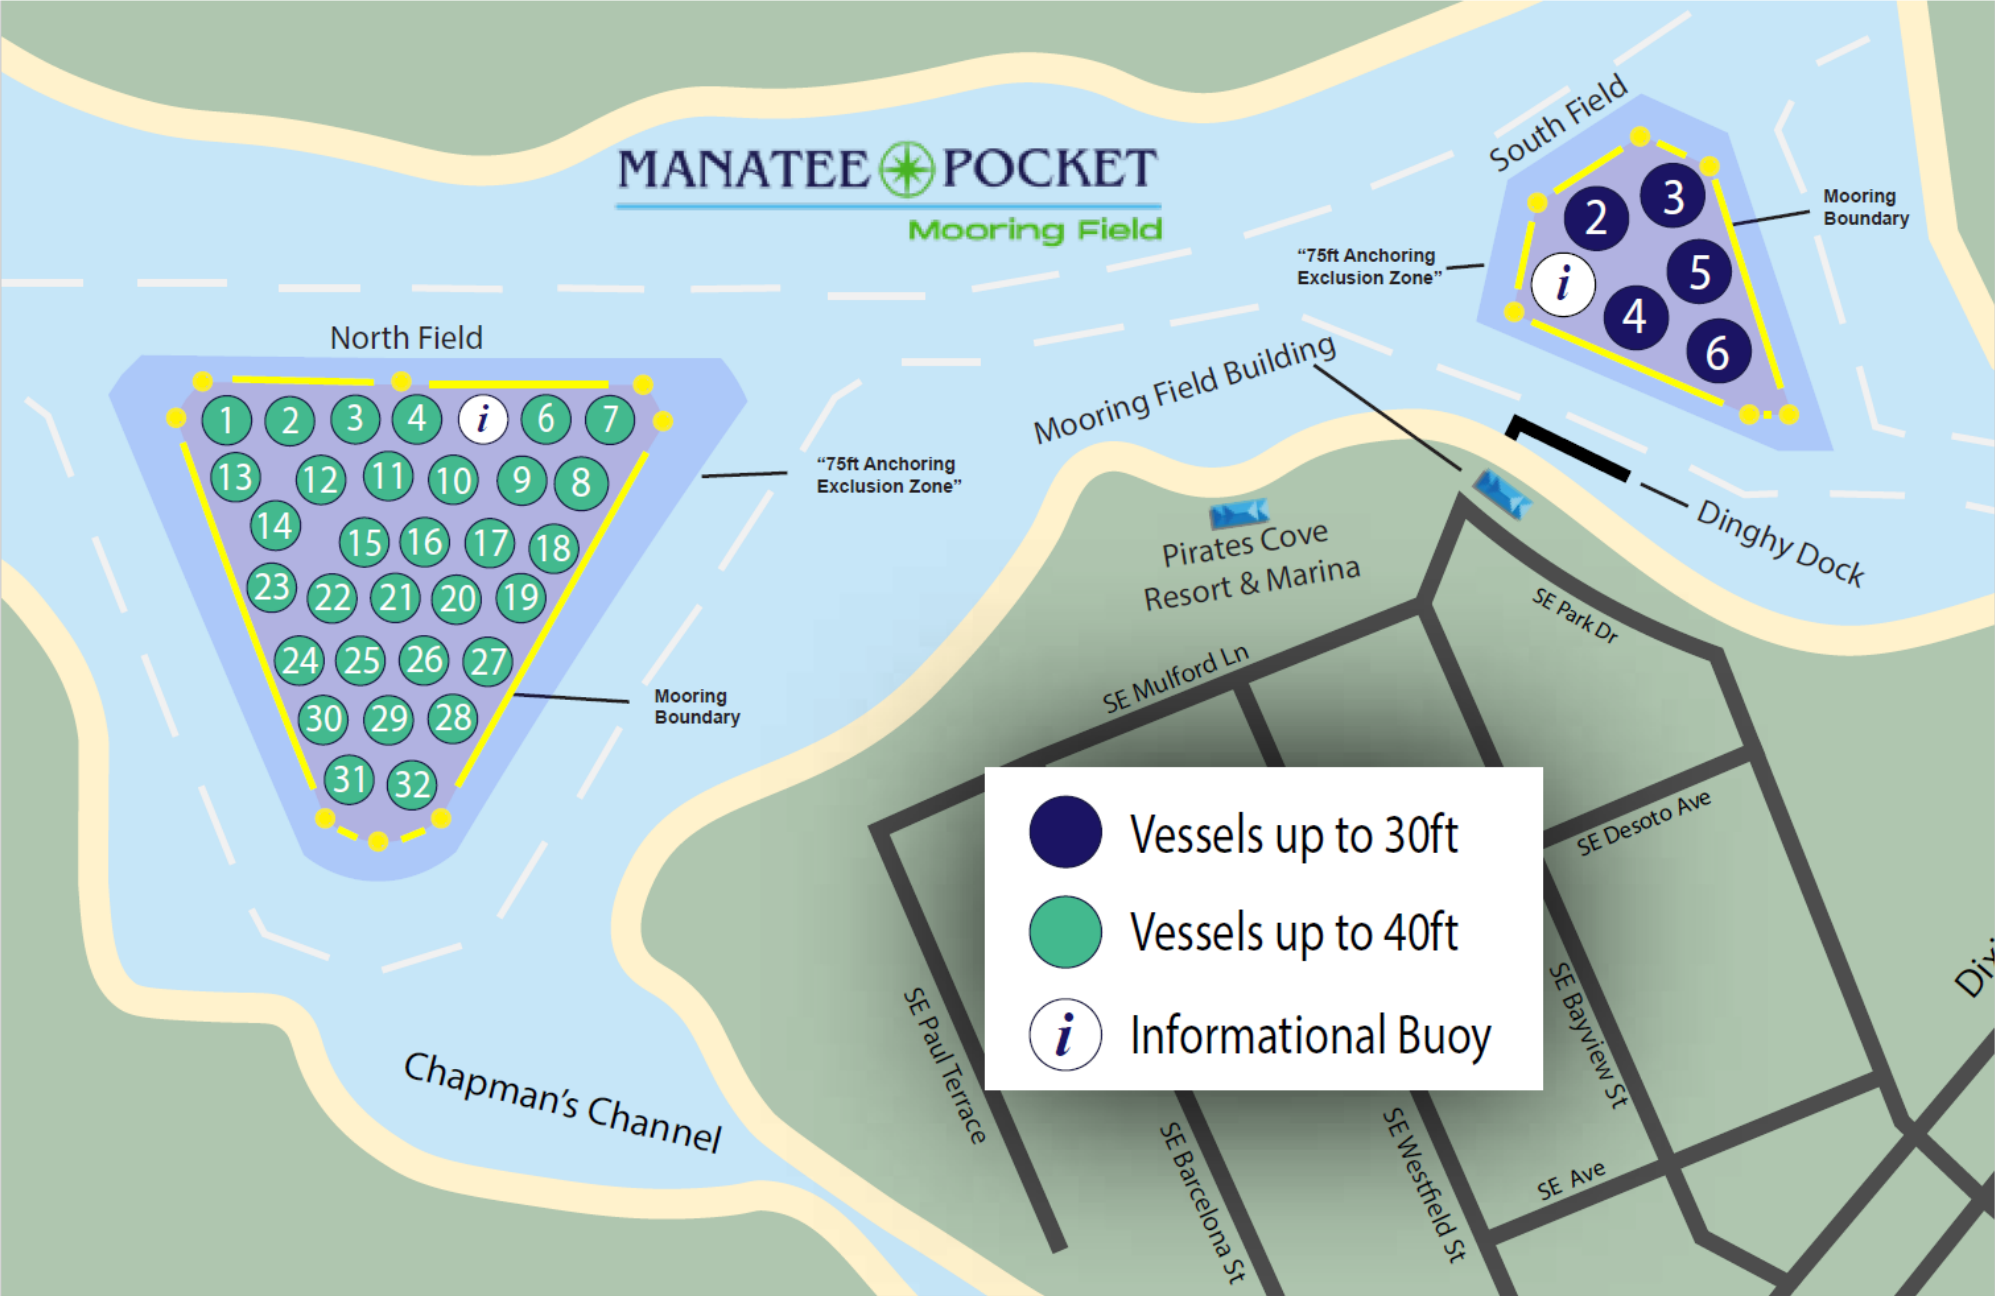

MANATEE POCKET

Mooring Field

-  Vessels up to 30ft
-  Vessels up to 40ft
-  Informational Buoy